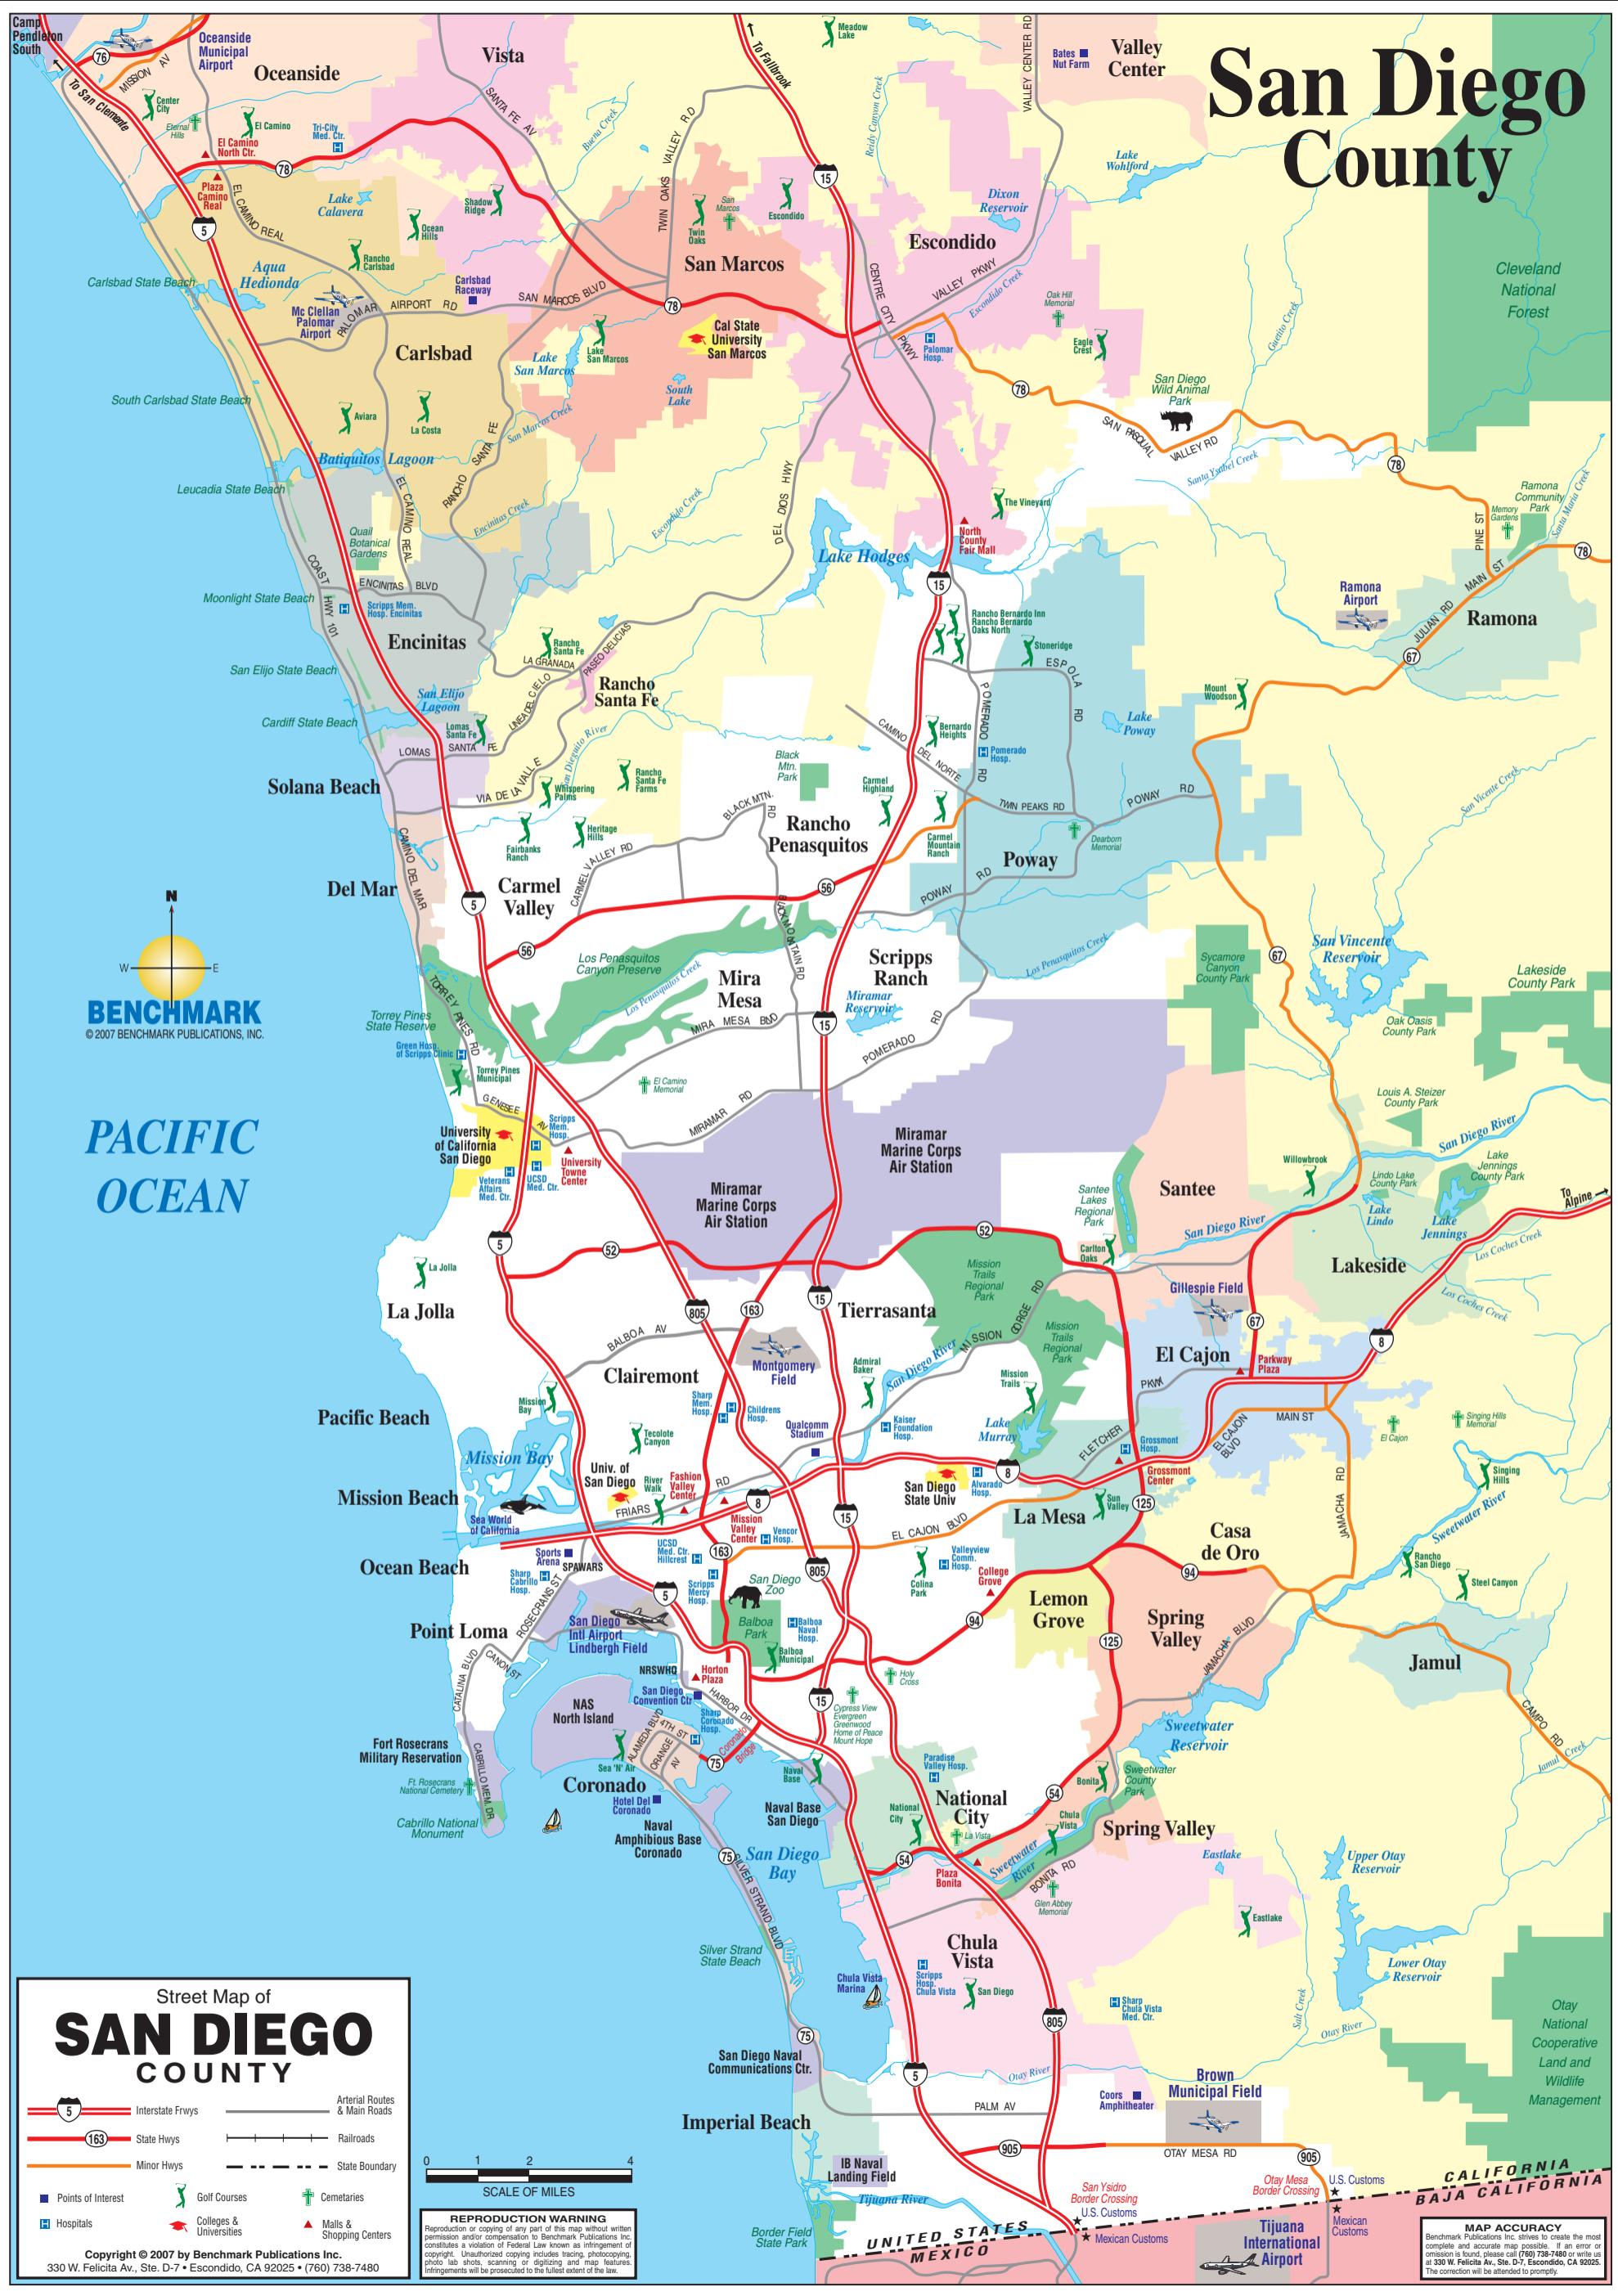

San Diego County

BENCHMARK
© 2007 BENCHMARK PUBLICATIONS, INC.

PACIFIC OCEAN

Street Map of SAN DIEGO COUNTY

- Interstate Frwys
- State Hwys
- Minor Hwys
- Arterial Routes & Main Roads
- Railroads
- State Boundary
- Points of Interest
- Hospitals
- Golf Courses
- Colleges & Universities
- Cemeteries
- Malls & Shopping Centers

Copyright © 2007 by Benchmark Publications Inc.
330 W. Felicita Av., Ste. D-7 • Escondido, CA 92025 • (760) 738-7480