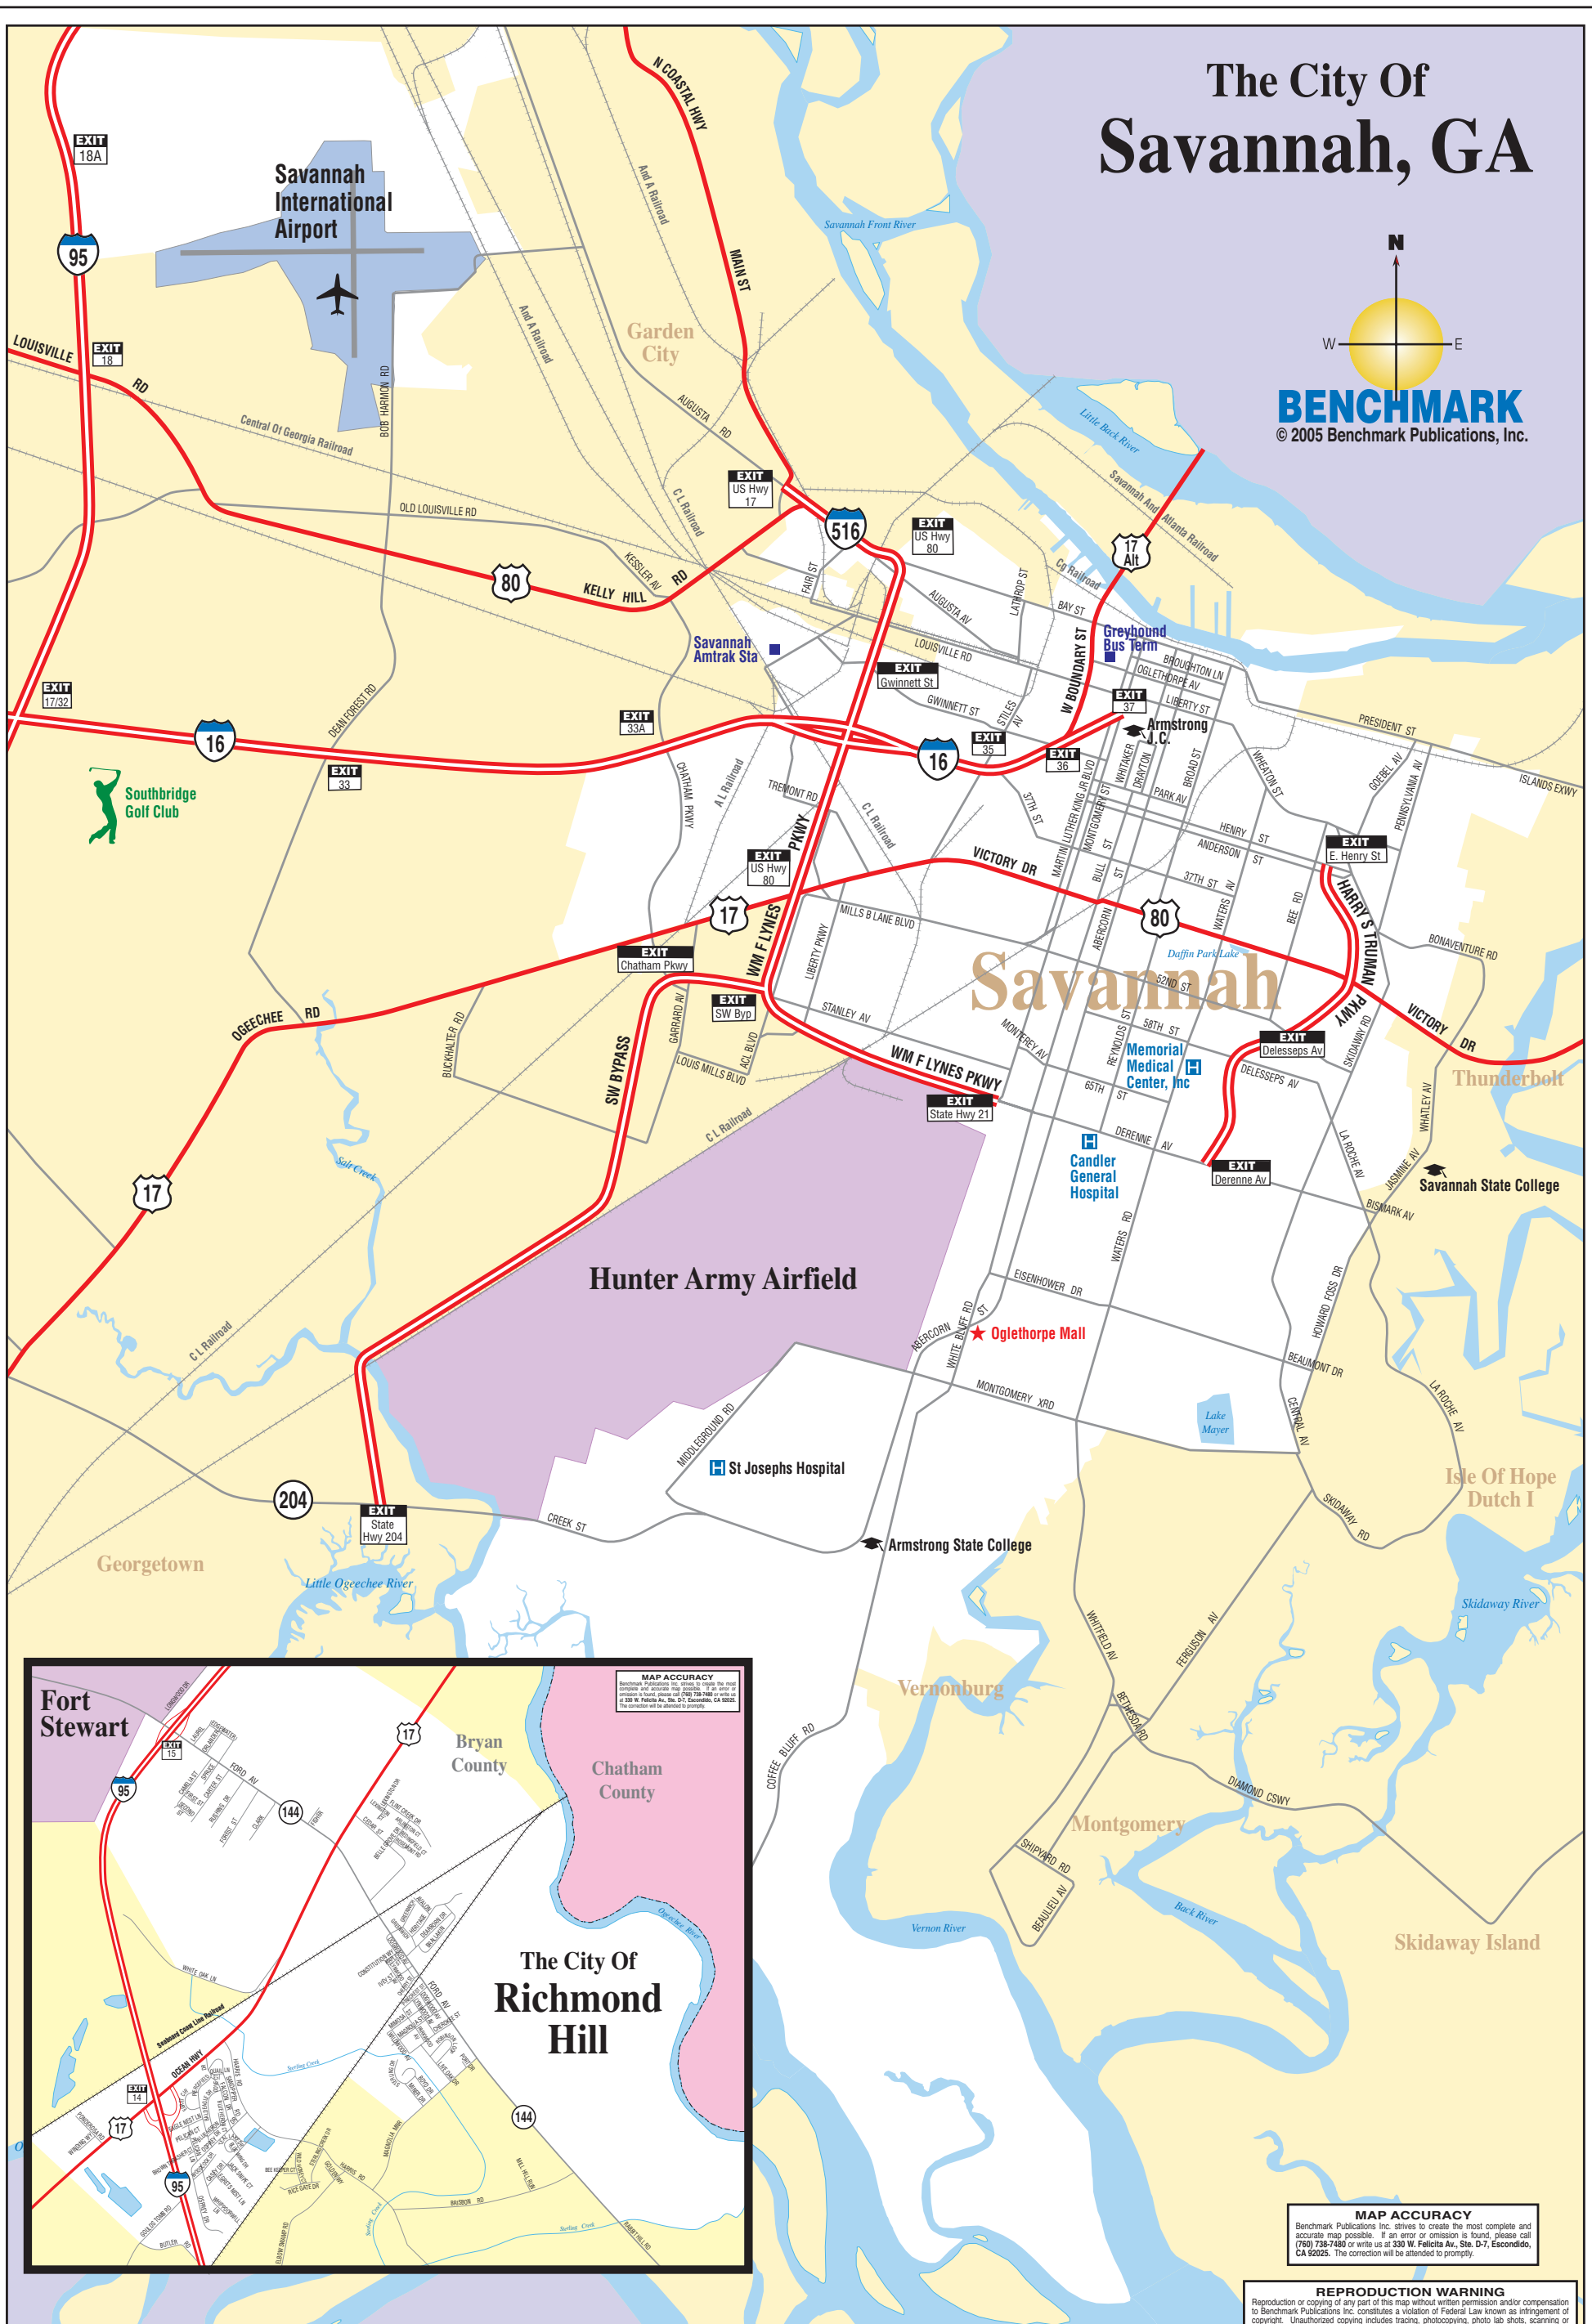

The City Of Savannah, GA

BENCHMARK
© 2005 Benchmark Publications, Inc.